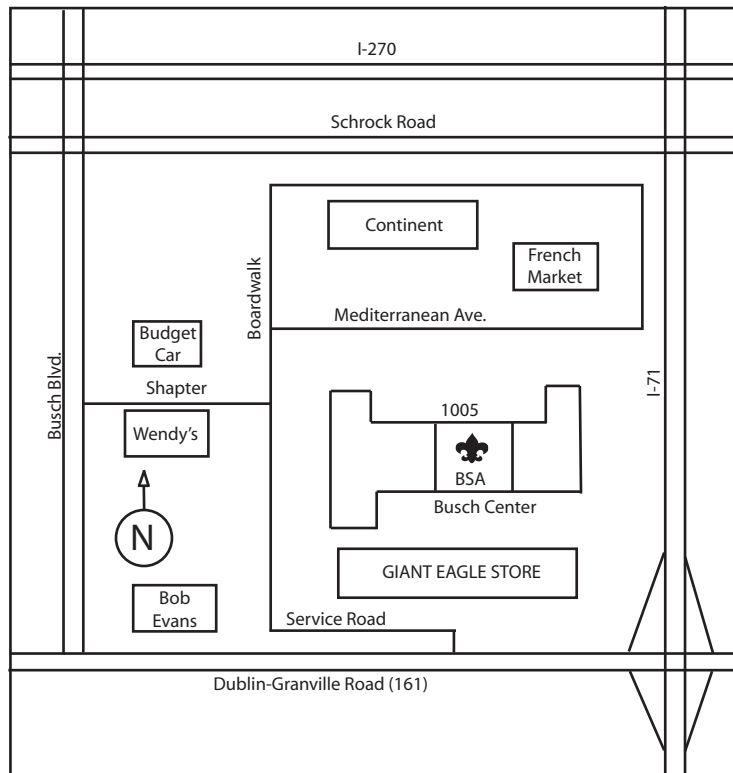

SIMON KENTON

SCOUT SHOP

BOY SCOUTS OF AMERICA

We Are Your **ONE STOP** Scout Shop!

Tiger Cubs • Cub Scouts • Webelos

Boy Scouts • Venturing • Leaders

Visit Us At :

1005 Mediterranean
Busch Center
Columbus, OH 43229

Mon, Tues, Wed, and Fri:

9 AM - 6 PM

Thursday:

9 AM - 7 PM

Saturday:

10 AM - 4 PM

Closed Sunday

Fast delivery on
phone orders!

Just Call

614-436-1593

Toll Free: 800-722-3641

Or Fax

614-436-6141

The Simon Kenton Scout Shop is
Owned and Operated by the Boy Scouts of America

SIMON KENTON SCOUT SHOP

1005 Mediterranean
Busch Center
Columbus, OH 43229
614-436-1593
Toll Free: 800-722-3641

CLEVELAND SCOUT SHOP

2241 Woodland Ave.
Woodland at 22nd Street
Cleveland, OH 44115
216-274-0814
Fax: 216-274-0816

HEART OF OHIO SCOUT SHOP

471 US Route 250 E
Building D
Ashland, OH 44805
419-207-1900
Toll Free: 866-277-1900

BUCKEYE SCOUT SHOP

2301 13th St. N.W.
Canton, OH 44708
330-455-3100
Fax: 330-455-3102